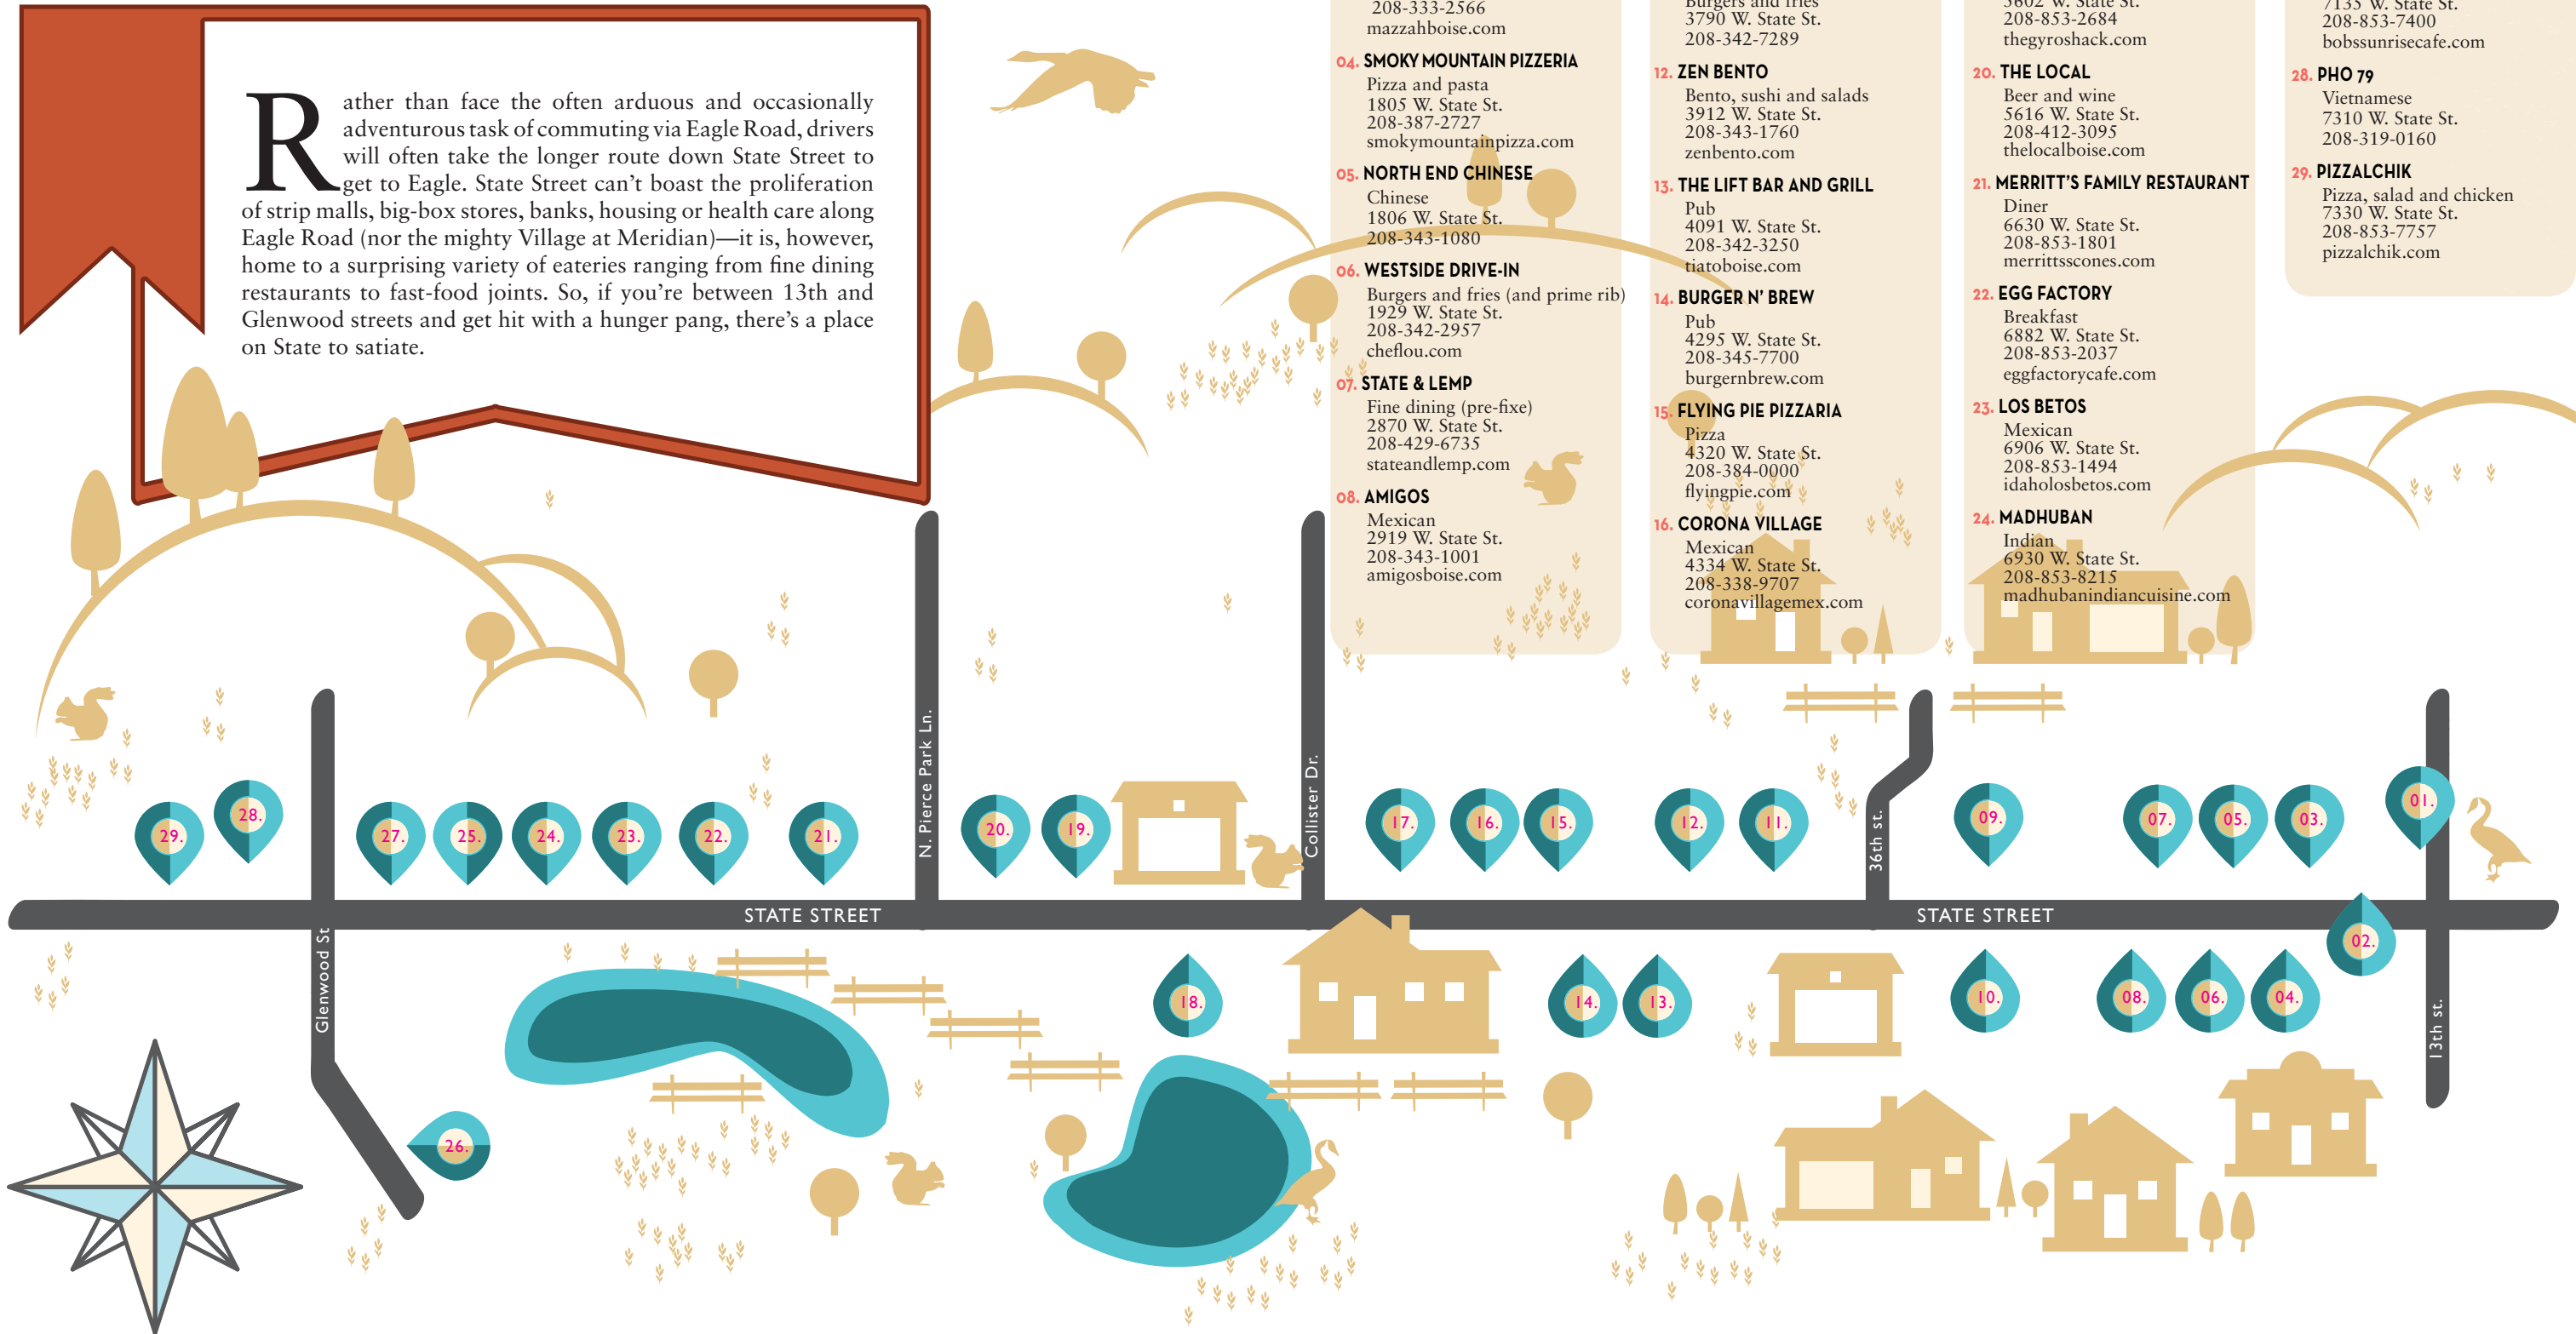

State STREET EATS

Rather than face the often arduous and occasionally adventurous task of commuting via Eagle Road, drivers will often take the longer route down State Street to get to Eagle. State Street can't boast the proliferation of strip malls, big-box stores, banks, housing or health care along Eagle Road (nor the mighty Village at Meridian)—it is, however, home to a surprising variety of eateries ranging from fine dining restaurants to fast-food joints. So, if you're between 13th and Glenwood streets and get hit with a hunger pang, there's a place on State to satiate.

10. DUTCH GOOSE

Pub
3515 W. State St.
208-342-8887
dutchgoose.com

11. VIKING DRIVE IN

Burgers and fries
3790 W. State St.
208-342-7289

12. ZEN BENTO

Bento, sushi and salads
3912 W. State St.
208-343-1760
zenbento.com

13. THE LIFT BAR AND GRILL

Pub
4091 W. State St.
208-342-3250
tiatoboise.com

14. BURGER N' BREW

Pub
4295 W. State St.
208-345-7700
burgernbrew.com

15. FLYING PIE PIZZARIA

Pizza
4320 W. State St.
208-384-0000
flyingpie.com

27. BOB'S SUNRISE CAFE

Diner
7135 W. State St.
208-853-7400
bobssunrisecafe.com

28. PHO 79

Vietnamese
7310 W. State St.
208-319-0160

29. PIZZALCHIK

Pizza, salad and chicken
7330 W. State St.
208-853-7757
pizzalchik.com